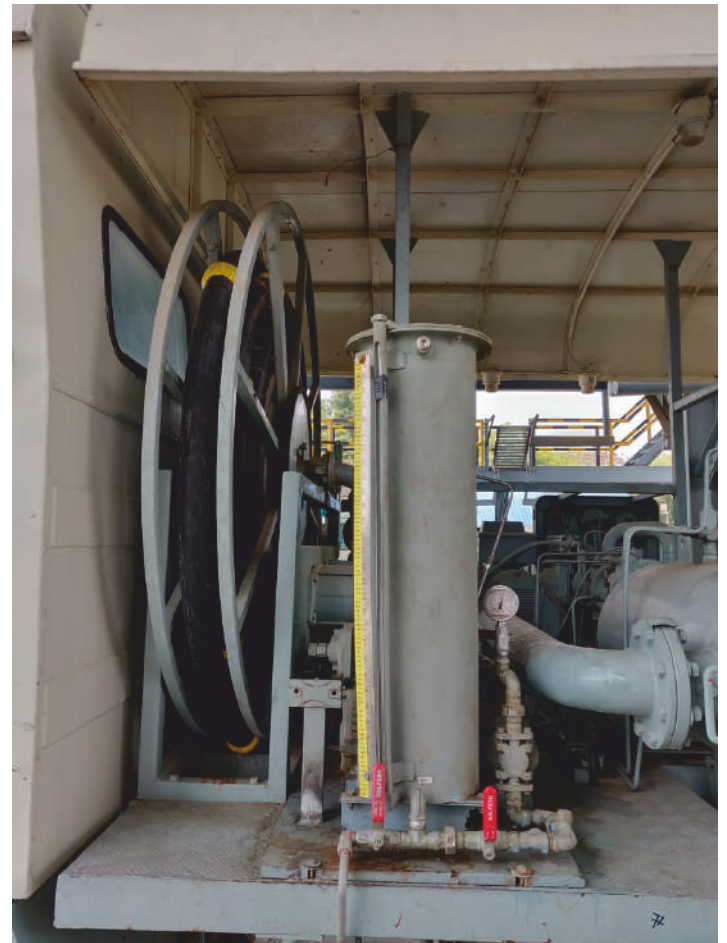

I.O.C.L - AMBALA-AFS

APPLICATION :-

We mount dosing system on I.O.C.L vehicle with DC FLP motor. and Installed on very Limited Space as per requirement of Department

BILL OF MATERIAL

1	DOSING PUMP WITH FLAMPROOF MOTOR
2	PIPING & VALVES
3	DOSING TANK WITH LEVAL INDICATOR
4	FLAMPROOF ON-OFF SWITCH
5	BASE FRAME FOR MOUNTING